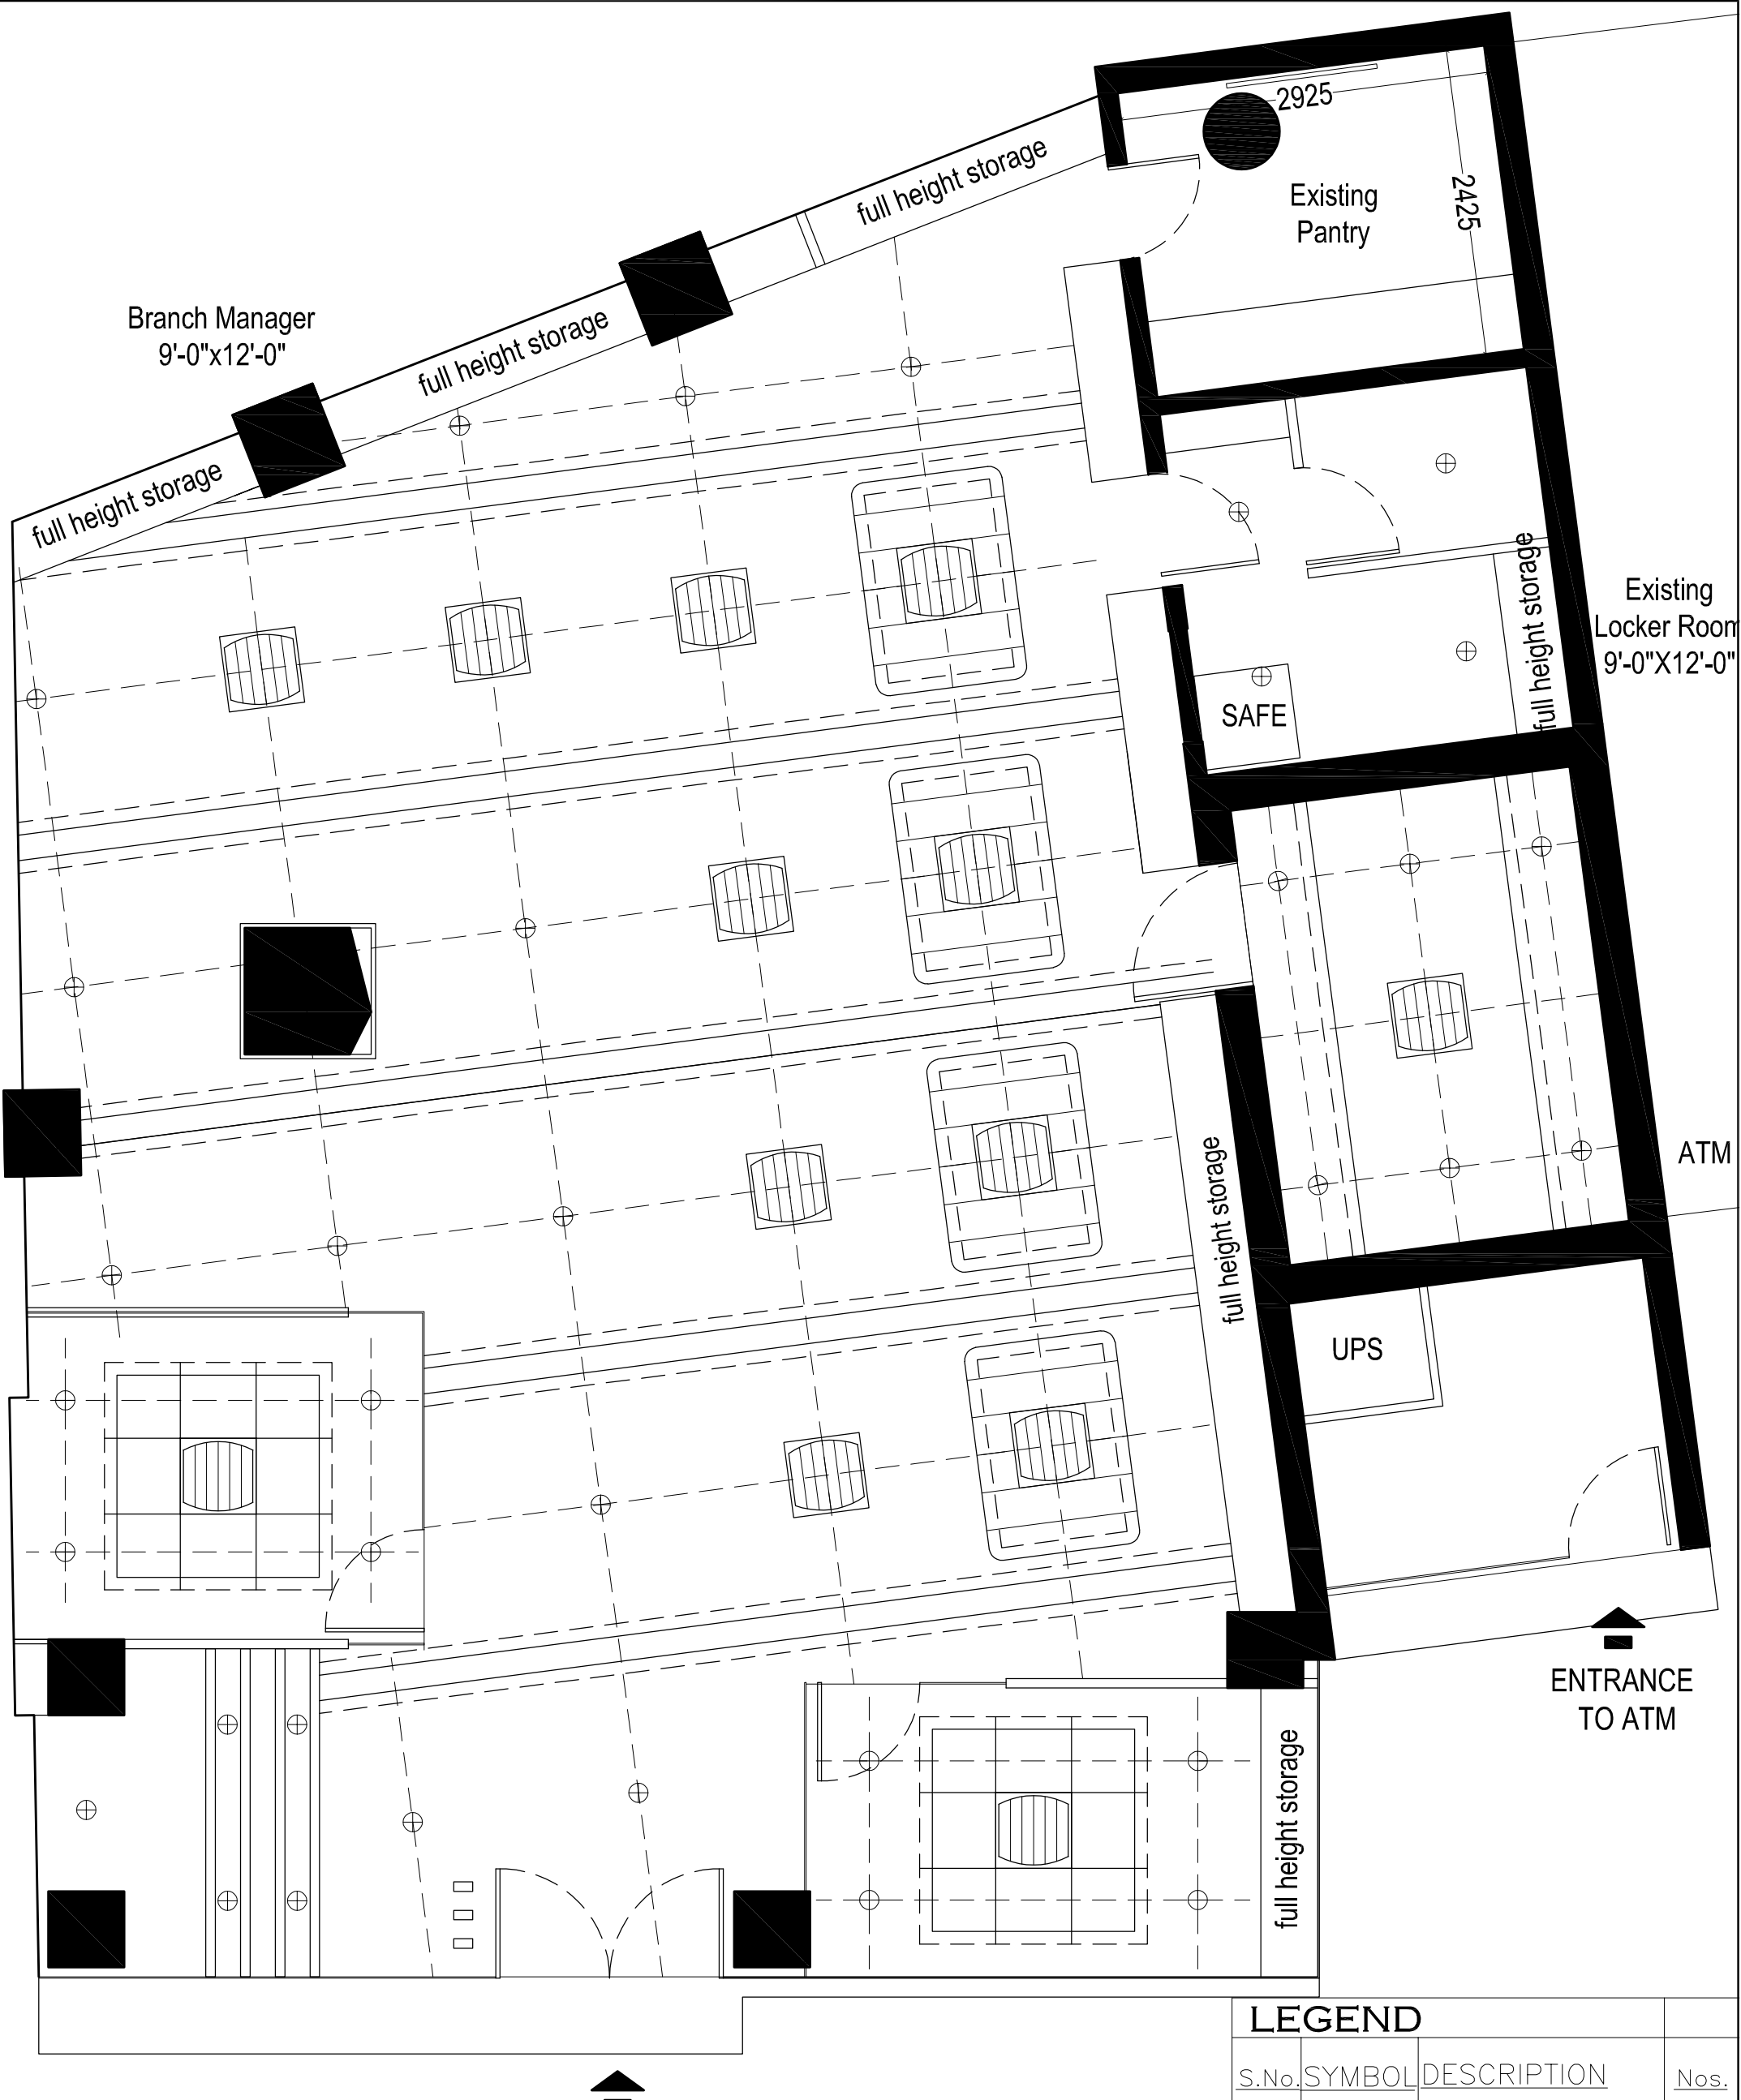

ENTRANCE TO BANK

ENTRANCE TO ATM

**OPTION - 6**

LEGEND			
S.No.	SYMBOL	DESCRIPTION	Nos.
1		600X600 DOWN LIGHT	13
2		DOWN LIGHTER	35
3		LED STRIP LIGHT	100 mtr.
4		TUBE LIGHT	04

ENTRANCE TO BANK

ENTRANCE TO ATM